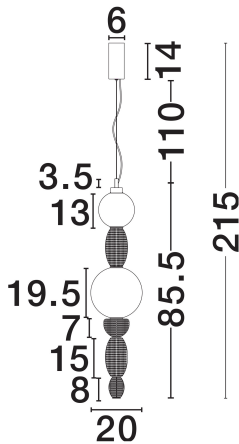

NOVA LUCE

PRODUCT DATASHEET

Version: 001

PRODUCT PHOTOGRAPH

TECHNICAL DRAWING

GENERAL INFORMATION

Product Code	9009153
Collection	Indoor
Product Category	Suspension
Product Family	Obrie
Mounting Location	Wall
Application Environment	Indoor
Specifications	N/A

DIMENSION & WEIGHT

LxWxH (cm)	D: 20 H: 215
Cut Out (cm)	N/A
Weight (Kgr)	2.9

MATERIAL & COLOR

Product Color	Glossy Brushed Gold, Orange, Blue, Cream & Pink
Body Material	Metal, Ceramic & Opal Glass

APPLICATION & MOUNTING

+30 22620 58 121
+30 22620 56 743

info@novaluce.com
www.novaluce.com

NOVA LUCE

PRODUCT DATASHEET

Version: 001

ELECTRICAL DATA

Power (Nominal)	23W
Input voltage (Nominal)	220-240V
Mains Frequency	50/60Hz

PHOTOMETRICAL DATA