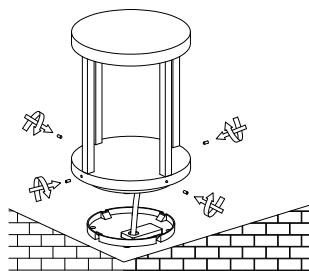

NOVA LUCE

9030162

1

Turn off the general switch

2

Drill holes & apply plastic anchors
With screws

3

Connect the wires

4

Apply the side screws

5

Turn on the general switch