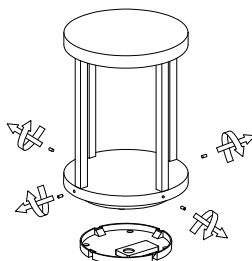

NOVA LUCE

9030162

1

Turn off the general switch

2

Drill holes & apply plastic anchors
With screws

3

Connect the wires

4

Apply the side screws

5

Turn on the general switch