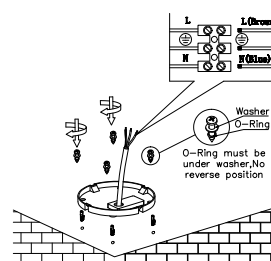

NOVA LUCE

9030162

1

Turn off the general switch

2

Drill holes & apply plastic anchors
With screws

3

Connect the wires

4

Apply the side screws

5

Turn on the general switch