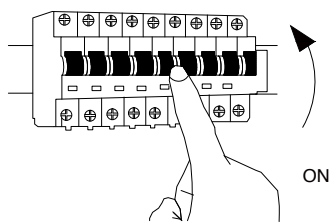

NOVA LUCE

9030162

1

Turn off the general switch

2

Drill holes & apply plastic anchors
With screws

3

Connect the wires

4

Apply the side screws

5

Turn on the general switch