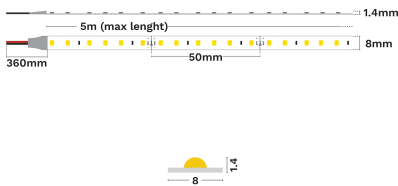

TECHNICAL DRAWING

COMPATIBLE WITH

— On/Off Driver: N/A

— Triac Driver: N/A

— Dali Driver: N/A

GENERAL INFORMATION

Product Code	9540088
Product Category	Led Strips
Product Family	Honor Slim
Mounting Location	N/A
Application Environment	Indoor

DIMENSION & WEIGHT

LxWxH (cm)	L:5m 8 mm
Cut out (cm)	N/A
Weight (Kgr)	N/A

MATERIAL & COLOR

Product Color	N/A
Body Material	Aluminium
Cover Material	N/A

APPLICATION & MOUNTING

Ambient Working Temp.	45 C
Type of Protection	IP20
Protection Class IK	N/A
Dimmable	Yes
Type of Dimming (Optional)	Triac/Dali
Mounting type	N/A
Mounting Depth (cm)	N/A
Led Module Replaceable	No
Light Source	Led
Adjustable	No

NOVA LUCE S.A

Schimatari Viotias
32009, Greece

+30 22620 58 121
+30 22620 56 743

info@novaluce.com
www.novaluce.com