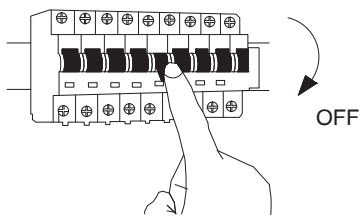

# NOVA LUCE

41880201

1

Turn off the general switch

2

Align, mark & drill holes  
tie up screws into place

3

Connect wires  
& tie up screws

4

Insert the bulbs by rotating

5

Tie up the cup into place  
to complete the installation

6

Turn on the general Switch