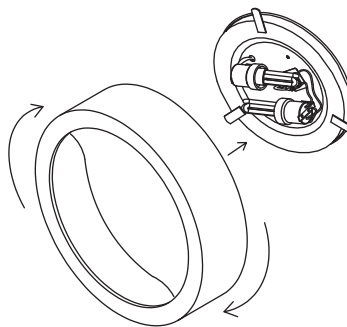

# NOVA LUCE

41880201

1

Turn off the general switch

2

Align, mark & drill holes  
tie up screws into place

3

Connect wires  
& tie up screws

4

Insert the bulbs by rotating

5

Tie up the cup into place  
to complete the installation

6

Turn on the general Switch