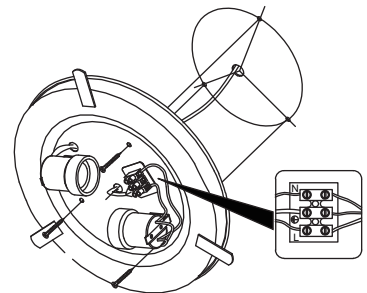

# NOVA LUCE

41880201

1

Turn off the general switch

2

Align, mark & drill holes  
tie up screws into place

3

Connect wires  
& tie up screws

4

Insert the bulbs by rotating

5

Tie up the cup into place  
to complete the installation

6

Turn on the general Switch