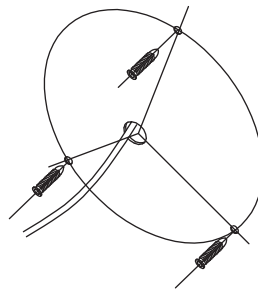

# NOVA LUCE

41880201

1

Turn off the general switch

2

Align, mark & drill holes  
tie up screws into place

3

Connect wires  
& tie up screws

4

Insert the bulbs by rotating

5

Tie up the cup into place  
to complete the installation

6

Turn on the general Switch