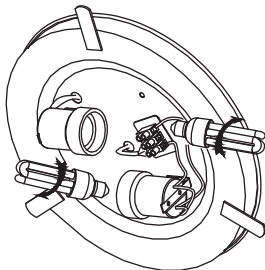

# NOVA LUCE

41880201

1

Turn off the general switch

2

Align, mark & drill holes  
tie up screws into place

3

Connect wires  
& tie up screws

4

Insert the bulbs by rotating

5

Tie up the cup into place  
to complete the installation

6

Turn on the general Switch