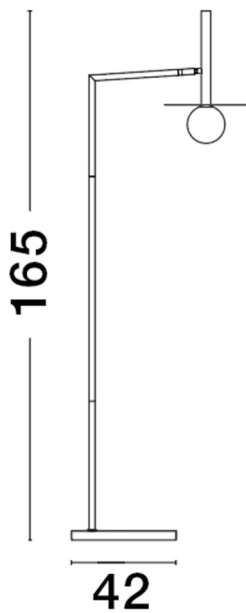

NOVA LUCE

PRODUCT DATASHEET

Version: 001

PRODUCT PHOTOGRAPH

TECHNICAL DRAWING

GENERAL INFORMATION

Product Code	9043314
Collection	Decorative
Product Category	Floor
Product Family	Pielo
Mounting Location	N/A
Application Environment	Indoor

DIMENSION & WEIGHT

LxWxH (cm)	D: 42 H: 165
Cut out (cm)	N/A
Weight (Kgr)	1.1

MATERIAL & COLOR

Product Color	Brass Gold & Opal
Body Material	Metal & Glass

APPLICATION & MOUNTING

Ambient Working Temp.	Max 45 oC
Type of Protection	IP20
Dimmable	Depends on the lamp
Type of Dimming (Optional)	N/A
Mounting type	N/A
Mounting Depth (cm)	N/A
Led Module Replaceable	Yes
Light Source	LED G9

Power (Nominal)	Depends on the lamp
Input voltage (Nominal)	220-240Vac
Mains Frequency	50/60Hz

PHOTOMETRICAL DATA

Luminous Flux	Depends on the lamp
Color Temperature	Depends on the lamp
Light Color (Designation)	N/A