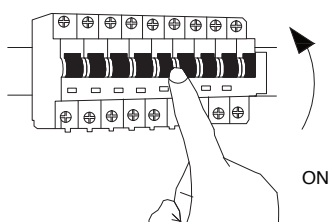

NOVA LUCE

9030766 9030767

1

Turn off the general switch

2

Drill holes & apply plastic anchors

3

Remove circle set

4

Connect the wires

5

Fix the lamp with screws

6

Fix the circle set

7

Turn on the general switch