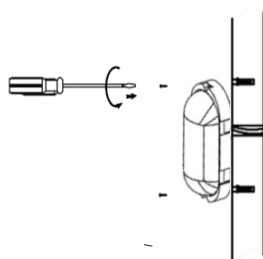

NOVA LUCE

9030766 9030767

1

Turn off the general switch

2

Drill holes & apply plastic anchors

3

Remove circle set

4

Connect the wires

5

Fix the lamp with screws

6

Fix the circle set

7

Turn on the general switch