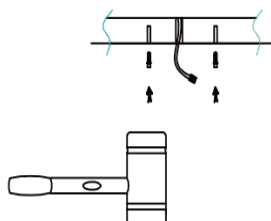

NOVA LUCE

9030766 9030767

1

Turn off the general switch

2

Drill holes & apply plastic anchors

3

Remove circle set

4

Connect the wires

5

Fix the lamp with screws

6

Fix the circle set

7

Turn on the general switch