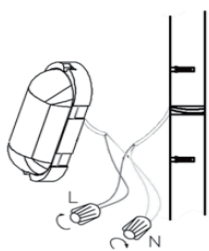

NOVA LUCE

9030766 9030767

1

Turn off the general switch

2

Drill holes & apply plastic anchors

3

Remove circle set

4

Connect the wires

5

Fix the lamp with screws

6

Fix the circle set

7

Turn on the general switch