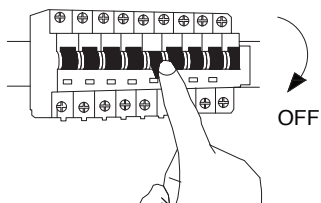

NOVA LUCE

9030766 9030767

1

Turn off the general switch

2

Drill holes & apply plastic anchors

3

Remove circle set

4

Connect the wires

5

Fix the lamp with screws

6

Fix the circle set

7

Turn on the general switch