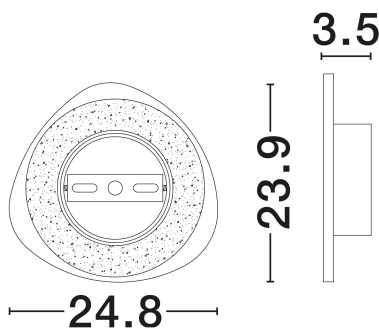

GENERAL INFORMATION

Product Code	9030739
Collection	Indoor
Product Category	Wall
Product Family	Atena
Mounting Location	Wall
Application Environment	Indoor
Specifications	N/A

DIMENSION & WEIGHT

LxWxH (cm)	D: 25 H: 3.5
Cut Out (cm)	N/A
Weight (Kgr)	0.8

MATERIAL & COLOR

Product Color	Sandy White
Body Material	Aluminium

APPLICATION & MOUNTING

Ambient Working Temp.	Max 45°C
Type of Protection	IP20
Dimmable	No
Type of Dimming	N/A
Mounting type	Surface
Mounting Depth (cm)	N/A
Led Module Replaceable	No
Light Source	LED

NOVA LUCE S.A

Schimatari Viotias
32009, Greece

+30 22620 58 121
+30 22620 56 743

info@novaluce.com
www.novaluce.com