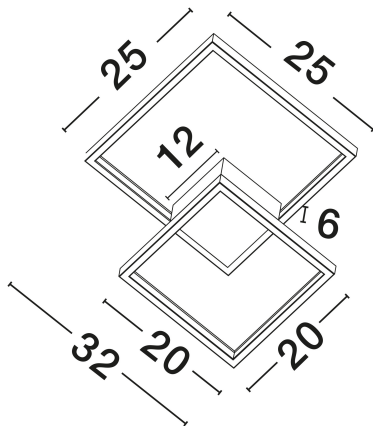

NOVA LUCE

PRODUCT DATASHEET

Version: 001

PRODUCT PHOTOGRAPH

TECHNICAL DRAWING

GENERAL INFORMATION

Product Code	9364038
Collection	Indoor
Product Category	Ceiling
Product Family	Porto
Mounting Location	Ceiling
Application Environment	Indoor
Specifications	N/A

DIMENSION & WEIGHT

LxWxH (cm)	L: 32 W: 32 H: 6
Cut Out (cm)	N/A
Weight (Kgr)	0.7

MATERIAL & COLOR

Product Color	Sandy White
Body Material	Steel & Aluminium & Acrylic

APPLICATION & MOUNTING

Ambient Working Temp.	Max 45°C
Type of Protection	IP20
Dimmable	No
Type of Dimming	N/A
Mounting type	Surface
Mounting Depth (cm)	N/A
Led Module Replaceable	No
Light Source	LED