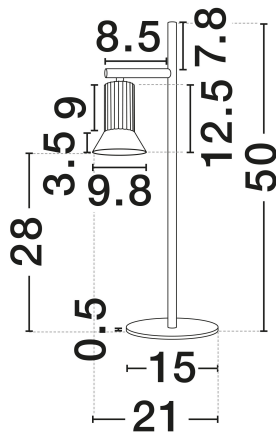

NOVA LUCE

PRODUCT DATASHEET

Version: 001

PRODUCT PHOTOGRAPH

TECHNICAL DRAWING

GENERAL INFORMATION

Product Code	9011449
Collection	Indoor
Product Category	Table
Product Family	Luvia
Mounting Location	Table
Application Environment	Indoor
Specifications	N/A

DIMENSION & WEIGHT

LxWxH (cm)	D: 9.8 W: 21 H: 50
Cut Out (cm)	N/A
Weight (Kgr)	0.1

MATERIAL & COLOR

Product Color	Oxide Bronze &Black
Body Material	Aluminium

APPLICATION & MOUNTING

Ambient Working Temp.	Max 45°C
Type of Protection	IP20
Dimmable	Yes
Type of Dimming	N/A
Mounting type	Surface
Mounting Depth (cm)	N/A
Led Module Replaceable	Yes
Light Source	MR16/GU10

Power (Nominal)	1x10W
Input voltage (Nominal)	100-240V
Mains Frequency	50/60Hz

PHOTOMETRICAL DATA

Luminus Flux	N/A
Color Temperature	N/A
Light Color (Designation)	N/A

WARRANTY

Warranty	3 Years
----------	----------------