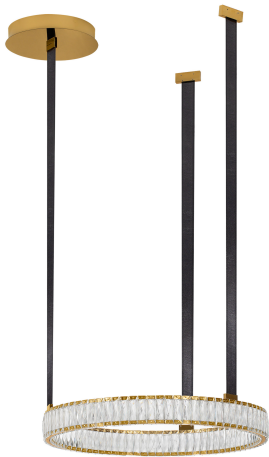

NOVA LUCE

PRODUCT DATASHEET

Version: 001

PRODUCT PHOTOGRAPH

TECHNICAL DRAWING

GENERAL INFORMATION

Product Code	9124111
Collection	Indoor
Product Category	Suspension
Product Family	Lazura
Mounting Location	Wall
Application Environment	Indoor
Specifications	N/A

DIMENSION & WEIGHT

LxWxH (cm)	D: 63 H: 120
Cut Out (cm)	N/A
Weight (Kgr)	7

MATERIAL & COLOR

Product Color	Gold & Black
Body Material	Aluminium, Steel, Crystal, Leather

APPLICATION & MOUNTING

Ambient Working Temp.	Max 45°C
Type of Protection	IP20
Dimmable	Yes
Type of Dimming	Triac
Mounting type	Surface
Mounting Depth (cm)	N/A
Led Module Replaceable	No
Light Source	LED

Power (Nominal)	74W
Input voltage (Nominal)	220-240V
Mains Frequency	50/60Hz

PHOTOMETRICAL DATA

Luminous Flux	5180lm
Color Temperature	3000K
Light Color (Designation)	Warm White

WARRANTY

Warranty	3 Years
----------	----------------