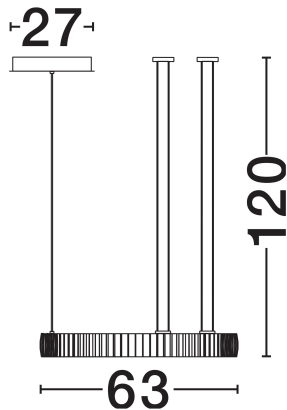

NOVA LUCE

PRODUCT DATASHEET

Version: 001

PRODUCT PHOTOGRAPH

TECHNICAL DRAWING

GENERAL INFORMATION

Product Code	9124111
Collection	Indoor
Product Category	Suspension
Product Family	Lazura
Mounting Location	Wall
Application Environment	Indoor
Specifications	N/A

DIMENSION & WEIGHT

LxWxH (cm)	D: 63 H: 120
Cut Out (cm)	N/A
Weight (Kgr)	7

MATERIAL & COLOR

Product Color	Gold & Black
Body Material	Aluminium, Steel, Crystal, Leather

APPLICATION & MOUNTING

Ambient Working Temp.	Max 45°C
Type of Protection	IP20
Dimmable	Yes
Type of Dimming	Triac
Mounting type	Surface
Mounting Depth (cm)	N/A
Led Module Replaceable	No
Light Source	LED

Power (Nominal)	74W
Input voltage (Nominal)	220-240V
Mains Frequency	50/60Hz

PHOTOMETRICAL DATA

Luminous Flux	5180lm
Color Temperature	3000K
Light Color (Designation)	Warm White

WARRANTY

Warranty	3 Years
----------	----------------