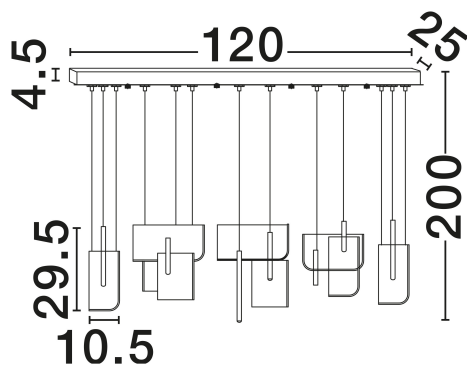

NOVA LUCE

PRODUCT DATASHEET

Version: 001

PRODUCT PHOTOGRAPH

TECHNICAL DRAWING

GENERAL INFORMATION

Product Code	9214213
Collection	Indoor
Product Category	Suspension
Product Family	Totem
Mounting Location	Ceiling
Application Environment	Indoor
Specifications	N/A

DIMENSION & WEIGHT

LxWxH (cm)	L: 120 W: 25 H: 150
Cut Out (cm)	N/A
Weight (Kgr)	0

MATERIAL & COLOR

Product Color	Silver Gray
Body Material	Metal & Acrylic

APPLICATION & MOUNTING

Ambient Working Temp.	Max 45°C
Type of Protection	IP20
Dimmable	Yes
Type of Dimming	Triac
Mounting type	Surface
Mounting Depth (cm)	N/A
Led Module Replaceable	No
Light Source	LED

Power (Nominal)	20W
Input voltage (Nominal)	220-240V
Mains Frequency	50/60Hz

PHOTOMETRICAL DATA

Luminous Flux	796lm
Color Temperature	2700K
Light Color (Designation)	Warm White

WARRANTY

Warranty	3 Years
----------	----------------