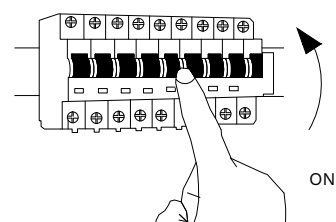

NOVA LUCE

773223, 773224

1

Turn off the general switch

2

Make a CutOut
Mark, drill holes, apply plastic anchors
& tie up screws

3

Connect wires

4

Fix it into place
by tying up side screws

5

Apply the bulbs & the caps by rotating

6

Turn on the general switch

7