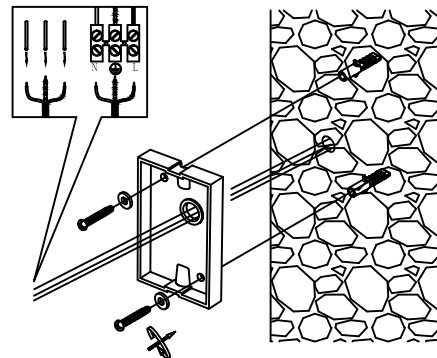

NOVA LUCE

773223, 773224

1

Turn off the general switch

2

Make a CutOut
Mark, drill holes, apply plastic anchors
& tie up screws

3

Connect wires

4

Fix it into place
by tying up side screws

5

Apply the bulbs & the caps by rotating

6

Turn on the general switch

7