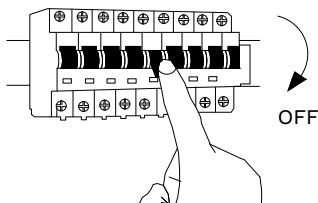

NOVA LUCE

773223, 773224

1

Turn off the general switch

2

Make a CutOut
Mark, drill holes, apply plastic anchors
& tie up screws

3

Connect wires

4

Fix it into place
by tying up side screws

5

Apply the bulbs & the caps by rotating

6

Turn on the general switch

7