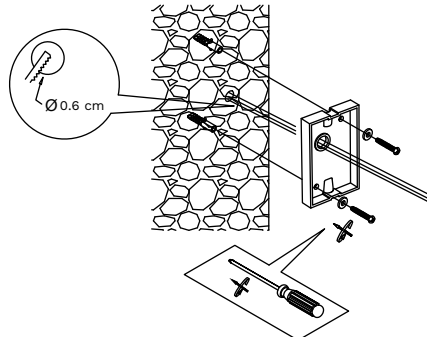

NOVA LUCE

773223, 773224

1

Turn off the general switch

2

Make a CutOut
Mark, drill holes, apply plastic anchors
& tie up screws

3

Connect wires

4

Fix it into place
by tying up side screws

5

Apply the bulbs & the caps by rotating

6

Turn on the general switch

7