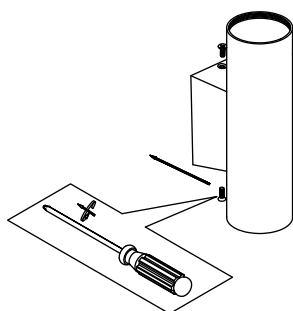

NOVA LUCE

773223, 773224

1

Turn off the general switch

2

Make a CutOut
Mark, drill holes, apply plastic anchors
& tie up screws

3

Connect wires

4

Fix it into place
by tying up side screws

5

Apply the bulbs & the caps by rotating

6

Turn on the general switch

7