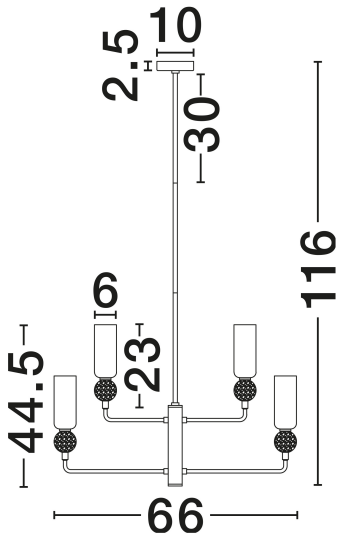

TECHNICAL DRAWING

GENERAL INFORMATION

Product Code	9019788
Collection	Indoor
Product Category	Suspension
Product Family	Filomena
Mounting Location	Ceiling
Application Environment	Indoor
Specifications	N/A

DIMENSION & WEIGHT

LxWxH (cm)	D: 66 H: 116
Cut Out (cm)	N/A
Weight (Kgr)	0.52

MATERIAL & COLOR

Product Color	Opal & Glossy Brushed Gold
Body Material	Stone Travertine & Glass & Metal

APPLICATION & MOUNTING

Ambient Working Temp.	Max 45°C
Type of Protection	IP20
Dimmable	N/A
Type of Dimming	N/A
Mounting type	Surface
Mounting Depth (cm)	N/A
Led Module Replaceable	Yes
Light Source	G9

NOVA LUCE S.A

Schimatari Viotias
32009, Greece

+30 22620 58 121
+30 22620 56 743

info@novaluce.com
www.novaluce.com