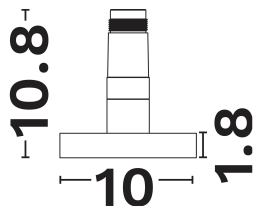

COMPATIBLE WITH

— On/Off Driver: N/A

— Triac Driver: N/A

— Dali Driver: N/A

GENERAL INFORMATION

Product Code	9492838
Product Category	Systems
Product Family	Imagine Lighting Systems
Mounting Location	Ceiling
Application Environment	Indoor

DIMENSION & WEIGHT

LxWxH (cm)	D: 10 H: 10.8
Cut out (cm)	N/A
Weight (Kgr)	N/A

MATERIAL & COLOR

Product Color	Black
Body Material	Aluminium
Cover Material	N/A

APPLICATION & MOUNTING

Ambient Working Temp.	45 C
Type of Protection	IP20
Protection Class IK	IK03
Dimmable	No
Type of Dimming (Optional)	N/A
Mounting type	Surface
Mounting Depth (cm)	Ceiling
Led Module Replaceable	No
Light Source	Led
Adjustable	No

NOVA LUCE S.A

Schimatari Viotias
32009, Greece

+30 22620 58 121
+30 22620 56 743

info@novaluce.com
www.novaluce.com