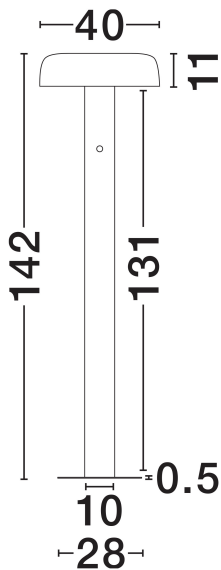

NOVA LUCE

PRODUCT DATASHEET

Version: 001

PRODUCT PHOTOGRAPH

TECHNICAL DRAWING

GENERAL INFORMATION

Product Code	9268020
Collection	Indoor
Product Category	Floor
Product Family	Noelia
Mounting Location	Floor
Application Environment	Indoor
Specifications	N/A

DIMENSION & WEIGHT

LxWxH (cm)	D: 40 H: 142
Cut Out (cm)	N/A
Weight (Kgr)	9.5

MATERIAL & COLOR

Product Color	Sandy Black
Body Material	Steel, Aluminium & Acrylic

APPLICATION & MOUNTING

Ambient Working Temp.	Max 45°C
Type of Protection	IP20
Dimmable	Yes
Type of Dimming	Triac
Mounting type	Surface
Mounting Depth (cm)	N/A
Led Module Replaceable	No
Light Source	LED

Power (Nominal)	28W
Input voltage (Nominal)	220-240V
Mains Frequency	50/60Hz

PHOTOMETRICAL DATA

Luminous Flux	1288lm
Color Temperature	2700K
Light Color (Designation)	Warm White

WARRANTY

Warranty	3 Years
----------	----------------