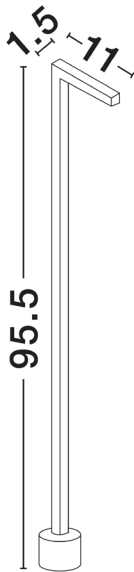

NOVA LUCE

PRODUCT DATASHEET

Version: 001

PRODUCT PHOTOGRAPH

TECHNICAL DRAWING

GENERAL INFORMATION

Product Code	9060262
Collection	Outdoor
Product Category	Bollard
Product Family	Pipe
Mounting Location	Ground
Application Environment	Outdoor
Specifications	Antisalt Protection

DIMENSION & WEIGHT

LxWxH (cm)	L: 1,5 W: 11 H: 95,5
Cut out (cm)	N/A
Weight (Kgr)	0

MATERIAL & COLOR

Product Color	Coffee
Body Material	Aluminium & Metal

APPLICATION & MOUNTING

Ambient Working Temp.	Max 45 oC
Type of Protection	IP65
Dimmable	No
Type of Dimming (Optional)	N/A
Mounting type	Surface
Mounting Depth (cm)	N/A
Led Module Replaceable	No
Light Source	LED

Power (Nominal)	5 W
Input voltage (Nominal)	220-240Vac
Mains Frequency	50/60Hz

PHOTOMETRICAL DATA

Luminous Flux	188 lm
Color Temperature	3000 K
Light Color (Designation)	Warm White

WARRANTY

Warranty	3 Years
----------	----------------