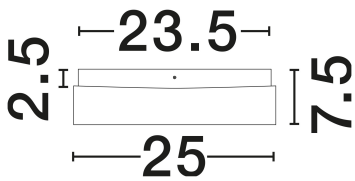

NOVA LUCE

PRODUCT DATASHEET

Version: 001

PRODUCT PHOTOGRAPH

TECHNICAL DRAWING

GENERAL INFORMATION

Product Code	6110042
Collection	Indoor
Product Category	Bathroom
Product Family	Cube
Mounting Location	Ceiling
Application Environment	Indoor
Specifications	N/A

DIMENSION & WEIGHT

LxWxH (cm)	L: 25 W: 25 H: 7.5
Cut Out (cm)	N/A
Weight (Kgr)	1.4

MATERIAL & COLOR

Product Color	White & Opal
Body Material	Metal & Glass

APPLICATION & MOUNTING

Ambient Working Temp.	Max 45°C
Type of Protection	IP44
Dimmable	Yes
Type of Dimming	N/A
Mounting type	Surface
Mounting Depth (cm)	N/A
Led Module Replaceable	Yes
Light Source	E27

Power (Nominal)	1x12W
Input voltage (Nominal)	100-240V
Mains Frequency	50/60Hz

PHOTOMETRICAL DATA

Luminous Flux	N/A
Color Temperature	N/A
Light Color (Designation)	N/A

WARRANTY

Warranty	3 Years
----------	----------------