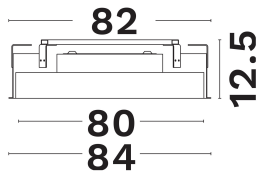

TECHNICAL DRAWING

MATERIAL & COLOR

Product Color	Black
Body Material	Aluminium
Cover Material	N/A

APPLICATION & MOUNTING

Ambient Working Temp.	45 C
Type of Protection	IP20
Protection Class IK	IK03
Dimmable	Yes
Type of Dimming (Optional)	Triac
Mounting type	Recessed
Mounting Depth (cm)	Ceiling
Led Module Replaceable	No
Light Source	Led
Adjustable	Yes

COMPATIBLE WITH

— On/Off Driver: N/A

— Triac Driver: N/A

— Dali Driver: N/A

NOVA LUCE S.A

Schimatari Viotias
32009, Greece

+30 22620 58 121
+30 22620 56 743

info@novaluce.com
www.novaluce.com