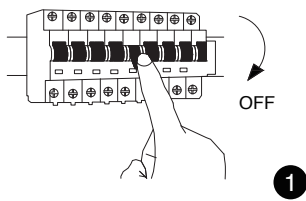

NOVA LUCE

6311801

1. Turn off the general switch
2. Drill holes, apply plastic anchors
3. Connect wires
4. Apply screws
5. Apply the bulbs
6. Fix it in place
7. Fix the canopy into place
8. Turn on general switch