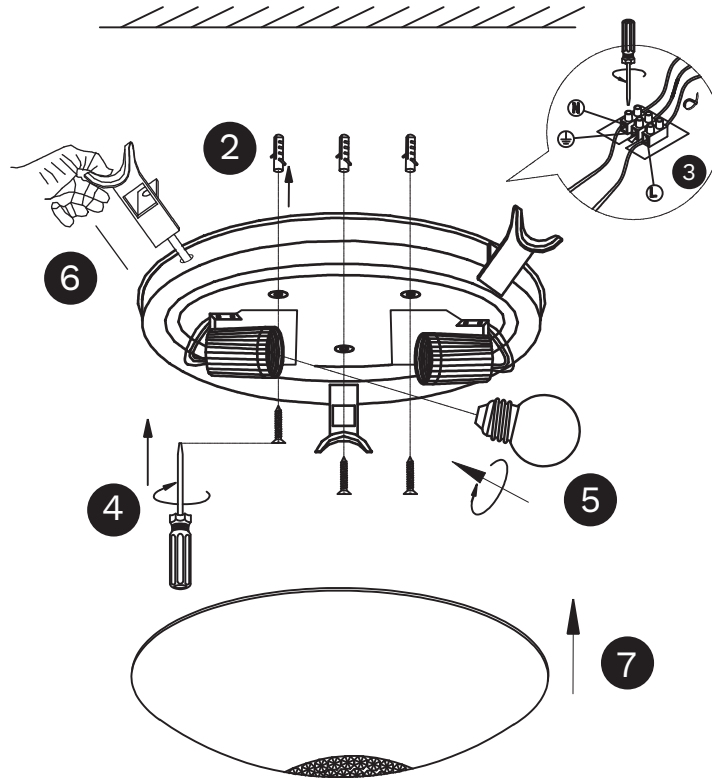

NOVA LUCE

6311801

1. Turn off the general switch
2. Drill holes, apply plastic anchors
3. Connect wires
4. Apply screws
5. Apply the bulbs
6. Fix it in place
7. Fix the canopy into place
8. Turn on general switch