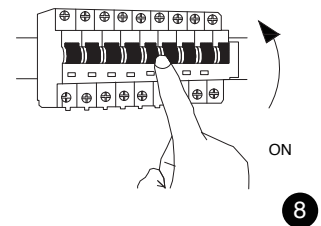

NOVA LUCE

6311801

1. Turn off the general switch
2. Drill holes, apply plastic anchors
3. Connect wires
4. Apply screws
5. Apply the bulbs
6. Fix it in place
7. Fix the canopy into place
8. Turn on general switch