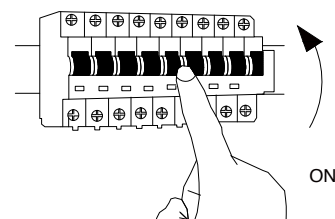

Drill Holes apply plastic anchors with screws

4

Connect the wires

5

Hang it on

6

Turn on the general switch

LED ON/OFF Demister ON/OFF