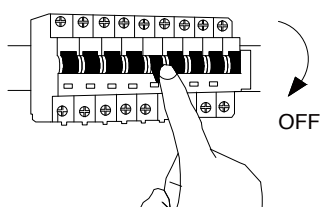

# NOVA LUCE

9006029

1

Turn off the general switch

2

A B C  
800 381 119

Map

3

Drill Holes apply plastic anchors with screws

4

Connect the wires

5

Hang it on

6

Turn on the general switch

LED ON/OFF Demister ON/OFF