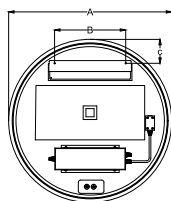

A B C
800 381 119

Map

3