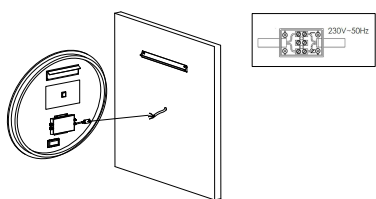

# NOVA LUCE

9006029

1

Turn off the general switch

2

A B C  
800 381 119

Map

3

Drill Holes apply plastic anchors with screws

4

Connect the wires

5

Hang it on

6

Turn on the general switch

LED ON/OFF Demister ON/OFF