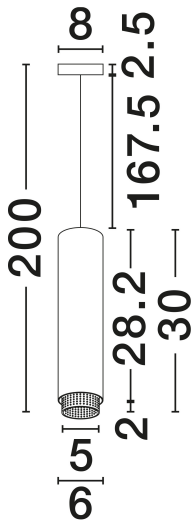

NOVA LUCE

PRODUCT DATASHEET

Version: 001

PRODUCT PHOTOGRAPH

TECHNICAL DRAWING

GENERAL INFORMATION

Product Code	9011406
Collection	Indoor
Product Category	Suspension
Product Family	Nessi
Mounting Location	Suspension
Application Environment	Indoor
Specifications	N/A

DIMENSION & WEIGHT

LxWxH (cm)	D: 6 H: 200
Cut Out (cm)	N/A
Weight (Kgr)	0.4

MATERIAL & COLOR

Product Color	Sandy White & Black
Body Material	Aluminium

APPLICATION & MOUNTING

Ambient Working Temp.	Max 45°C
Type of Protection	IP20
Dimmable	Yes
Type of Dimming	N/A
Mounting type	Surface
Mounting Depth (cm)	N/A
Led Module Replaceable	Yes
Light Source	MR16/GU10

Power (Nominal)	1x10W
Input voltage (Nominal)	100-240V
Mains Frequency	50/60Hz

PHOTOMETRICAL DATA

Luminus Flux	N/A
Color Temperature	N/A
Light Color (Designation)	N/A

WARRANTY

Warranty	3 Years
----------	----------------