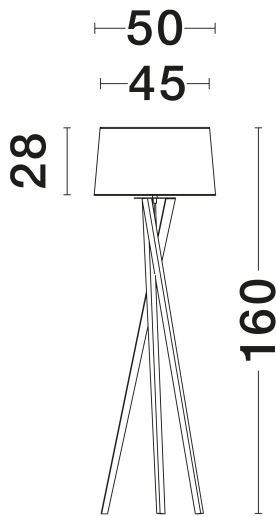

GENERAL INFORMATION

Product Code	9145061
Collection	Indoor
Product Category	Floor
Product Family	Salino
Mounting Location	Floor
Application Environment	Indoor
Specifications	N/A

DIMENSION & WEIGHT

LxWxH (cm)	D: 50 H1: 28 H2: 160
Cut Out (cm)	N/A
Weight (Kgr)	3

MATERIAL & COLOR

Product Color	Natural & Ivory
Body Material	Wood & Fabric

APPLICATION & MOUNTING

Ambient Working Temp.	Max 45°C
Type of Protection	IP20
Dimmable	Yes
Type of Dimming	N/A
Mounting type	Surface
Mounting Depth (cm)	N/A
Led Module Replaceable	Yes
Light Source	E27

NOVA LUCE S.A

Schimatari Viotias
32009, Greece

+30 22620 58 121
+30 22620 56 743

info@novaluce.com
www.novaluce.com