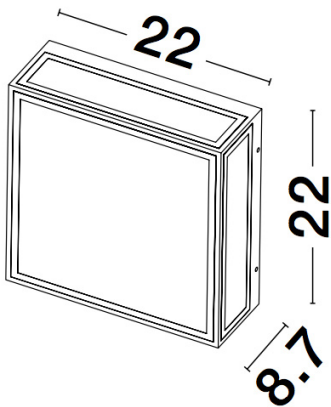

NOVA LUCE

PRODUCT DATASHEET

Version: 001

PRODUCT PHOTOGRAPH

GENERAL INFORMATION

Product Code	9197702
Collection	Outdoor
Product Category	Wall
Product Family	SORREN
Mounting Location	Wall
Application Environment	Outdoor

DIMENSION & WEIGHT

LxWxH (cm)	L: 22 W: 8,7 H: 22
Cut out (cm)	N/A
Weight (Kgr)	1.7

MATERIAL & COLOR

Product Color	Anthracite
Body Material	Die-Casting Aluminium

TECHNICAL DRAWING

APPLICATION & MOUNTING

Ambient Working Temp.	Max 40 oC
Type of Protection	IP65
Dimmable	No
Type of Dimming (Optional)	N/A
Mounting type	Surface
Mounting Depth (cm)	N/A
Led Module Replaceable	Yes
Light Source	E27