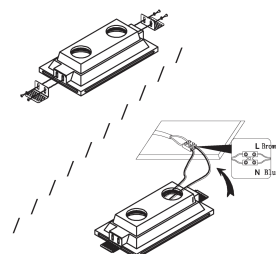

# NOVA LUCE

9079600

1

Turn off the general switch

2

Map

3

Connect the wires

4

Apply screws

5

Apply putty powder

6

Apply the bulbs

7

Turn on the general switch