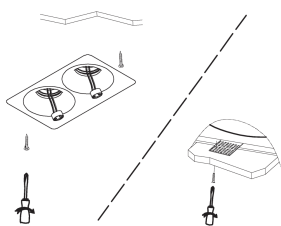

# NOVA LUCE

9079600

1

Turn off the general switch

2

Map

3

Connect the wires

4

Apply screws

5

Apply putty powder

6

Apply the bulbs

7

Turn on the general switch