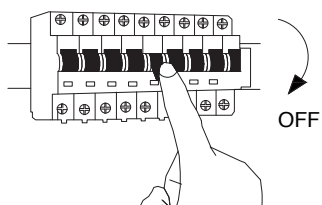

# NOVA LUCE

9079600

1

Turn off the general switch

2

Map

3

Connect the wires