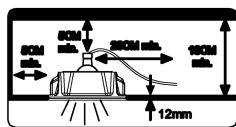

# NOVA LUCE

9079600

1

Turn off the general switch

2

Map

3

Connect the wires