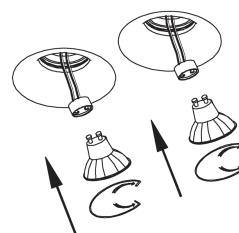

# NOVA LUCE

9079600

1

Turn off the general switch

2

Map

3

Connect the wires

4

Apply screws

5

Apply putty powder

6

Apply the bulbs

7

Turn on the general switch