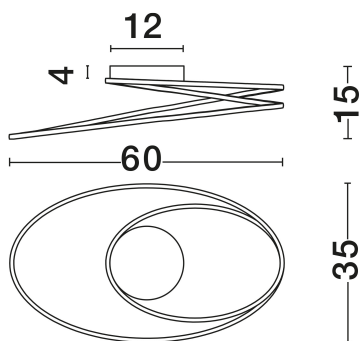

NOVA LUCE

PRODUCT DATASHEET

Version: 001

PRODUCT PHOTOGRAPH

GENERAL INFORMATION

Product Code	8101204
Collection	Indoor
Product Category	Ceiling
Product Family	Viarregio
Mounting Location	Ceiling
Application Environment	Indoor
Specifications	N/A

DIMENSION & WEIGHT

LxWxH (cm)	L: 60 W: 35 H: 15
Cut Out (cm)	N/A
Weight (Kgr)	1

MATERIAL & COLOR

Product Color	White
Body Material	Aluminium & Acrylic

TECHNICAL DRAWING

APPLICATION & MOUNTING

Ambient Working Temp.	Max 45°C
Type of Protection	IP20
Dimmable	No
Type of Dimming	N/A
Mounting type	Surface
Mounting Depth (cm)	N/A
Led Module Replaceable	No
Light Source	LED

Power (Nominal)	28W
Input voltage (Nominal)	220-240V
Mains Frequency	50/60Hz

PHOTOMETRICAL DATA

Luminous Flux	1950lm
Color Temperature	3000K
Light Color (Designation)	Warm White

WARRANTY

Warranty	3 Years
----------	----------------