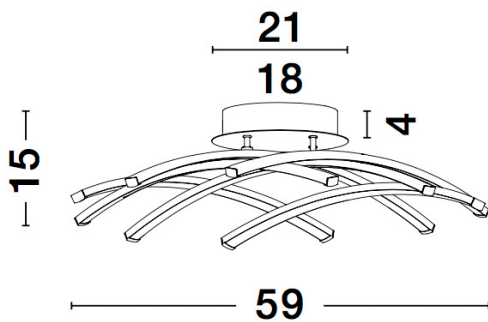

NOVA LUCE

PRODUCT DATASHEET

Version: 001

PRODUCT PHOTOGRAPH

GENERAL INFORMATION

Product Code	9848136
Collection	Decorative
Product Category	Ceiling
Product Family	Narvi
Mounting Location	Ceiling
Application Environment	Indoor

DIMENSION & WEIGHT

LxWxH (cm)	L: 59 W: 59 H: 15
Cut out (cm)	N/A
Weight (Kgr)	1.4

MATERIAL & COLOR

Product Color	Sandy Black
Body Material	Aluminium & Acrylic

TECHNICAL DRAWING

APPLICATION & MOUNTING

Ambient Working Temp.	Max 45 oC
Type of Protection	IP20
Dimmable	Yes
Type of Dimming (Optional)	Triac
Mounting type	Ceiling
Mounting Depth (cm)	N/A
Led Module Replaceable	No
Light Source	LED