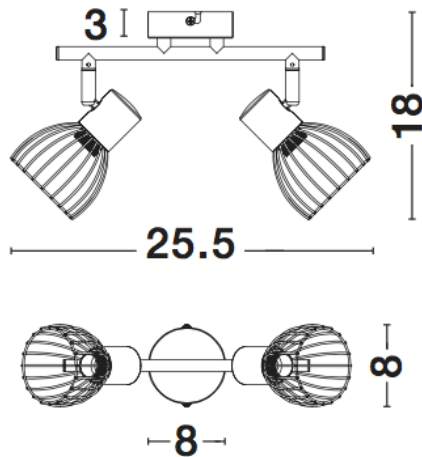

NOVA LUCE

PRODUCT DATASHEET

Version: 001

PRODUCT PHOTOGRAPH

TECHNICAL DRAWING

GENERAL INFORMATION

Product Code	770011
Collection	Decorative
Product Category	Spotlights
Product Family	Fiumicino
Mounting Location	Wall
Application Environment	Indoor

DIMENSION & WEIGHT

LxWxH (cm)	L: 25,5 W: 8 H: 18
Cut out (cm)	N/A
Weight (Kgr)	0.5

MATERIAL & COLOR

Product Color	Matt Black
Body Material	Metal

APPLICATION & MOUNTING

Ambient Working Temp.	Max 45 oC
Type of Protection	IP20
Dimmable	Depends on the lamp
Type of Dimming (Optional)	N/A
Mounting type	Wall
Mounting Depth (cm)	N/A
Led Module Replaceable	Yes
Light Source	LED E14