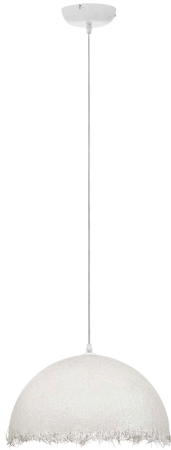

NOVA LUCE

PRODUCT DATASHEET

Version: 001

PRODUCT PHOTOGRAPH

TECHNICAL DRAWING

GENERAL INFORMATION

Product Code	9620168
Collection	Indoor
Product Category	Suspension
Product Family	Lalu
Mounting Location	Wall
Application Environment	Indoor
Specifications	N/A

DIMENSION & WEIGHT

LxWxH (cm)	D: 40 H: 250
Cut Out (cm)	N/A
Weight (Kgr)	0.9

MATERIAL & COLOR

Product Color	Sandy White
Body Material	Glass Fibre

APPLICATION & MOUNTING

Ambient Working Temp.	Max 45°C
Type of Protection	IP20
Dimmable	N/A
Type of Dimming	N/A
Mounting type	Surface
Mounting Depth (cm)	N/A
Led Module Replaceable	Yes
Light Source	E27