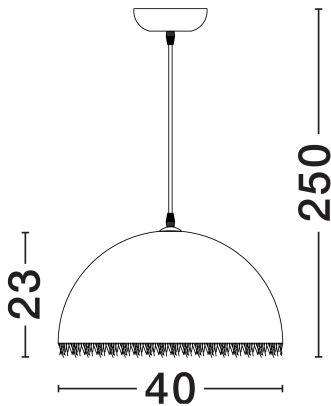

NOVA LUCE

PRODUCT DATASHEET

Version: 001

PRODUCT PHOTOGRAPH

TECHNICAL DRAWING

GENERAL INFORMATION

Product Code	9620168
Collection	Indoor
Product Category	Suspension
Product Family	Lalu
Mounting Location	Wall
Application Environment	Indoor
Specifications	N/A

DIMENSION & WEIGHT

LxWxH (cm)	D: 40 H: 250
Cut Out (cm)	N/A
Weight (Kgr)	0.9

MATERIAL & COLOR

Product Color	Sandy White
Body Material	Glass Fibre

APPLICATION & MOUNTING

Ambient Working Temp.	Max 45°C
Type of Protection	IP20
Dimmable	N/A
Type of Dimming	N/A
Mounting type	Surface
Mounting Depth (cm)	N/A
Led Module Replaceable	Yes
Light Source	E27