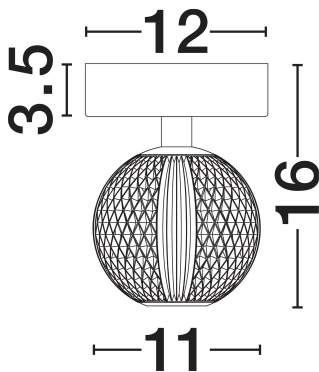

NOVA LUCE

PRODUCT DATASHEET

Version: 001

PRODUCT PHOTOGRAPH

TECHNICAL DRAWING

GENERAL INFORMATION

Product Code	9522010
Collection	Indoor
Product Category	Ceiling
Product Family	Brillante
Mounting Location	Wall
Application Environment	Indoor
Specifications	N/A

DIMENSION & WEIGHT

LxWxH (cm)	D: 12 H: 16
Cut Out (cm)	N/A
Weight (Kgr)	1

MATERIAL & COLOR

Product Color	Gold
Body Material	Aluminium & Acrylic

APPLICATION & MOUNTING

Ambient Working Temp.	Max 45°C
Type of Protection	IP20
Dimmable	No
Type of Dimming	N/A
Mounting type	Surface
Mounting Depth (cm)	N/A
Led Module Replaceable	No
Light Source	LED

Power (Nominal)	6W
Input voltage (Nominal)	220-240V
Mains Frequency	50/60Hz

PHOTOMETRICAL DATA

Luminous Flux	246lm
Color Temperature	3200K
Light Color (Designation)	Warm White

WARRANTY

Warranty	3 Years
----------	----------------