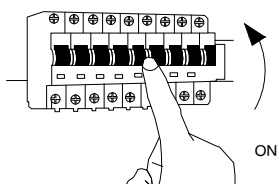

NOVA LUCE

9540278, 9540279

1

Turn off the general switch

2

Mark & drill holes, apply plastic anchors
Tie up screws to make it stable

3

Connect wires

4

Fix the cap in place by rotate

5

Turn on the general switch

6