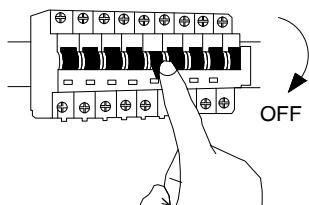

NOVA LUCE

9540278, 9540279

1

Turn off the general switch

2

Mark & drill holes, apply plastic anchors
Tie up screws to make it stable

3

Connect wires

4

Fix the cap in place by rotate

5

Turn on the general switch

6