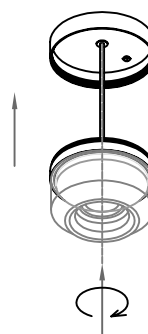

NOVA LUCE

9540278, 9540279

1

Turn off the general switch

2

Mark & drill holes, apply plastic anchors
Tie up screws to make it stable

3

Connect wires

4

Fix the cap in place by rotate

5

Turn on the general switch

6