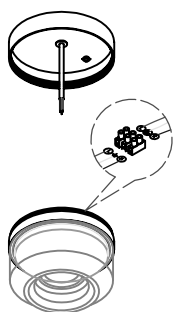

NOVA LUCE

9540278, 9540279

1

Turn off the general switch

2

Mark & drill holes, apply plastic anchors
Tie up screws to make it stable

3

Connect wires

4

Fix the cap in place by rotate

5

Turn on the general switch

6