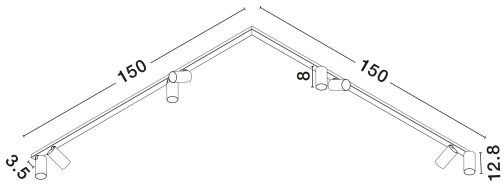

NOVA LUCE

PRODUCT DATASHEET

Version: 001

PRODUCT PHOTOGRAPH

TECHNICAL DRAWING

GENERAL INFORMATION

Product Code	9030918
Collection	Indoor
Product Category	Ceiling
Product Family	????
Mounting Location	Ceiling
Application Environment	Indoor
Specifications	N/A

DIMENSION & WEIGHT

LxWxH (cm)	00 W: 3.5 H: 8 (150x150)
Cut Out (cm)	N/A
Weight (Kgr)	2.1

MATERIAL & COLOR

Product Color	Sandy Black
Body Material	Aluminium

APPLICATION & MOUNTING

Ambient Working Temp.	Max 45°C
Type of Protection	IP20
Dimmable	Yes
Type of Dimming	N/A
Mounting type	Surface
Mounting Depth (cm)	N/A
Led Module Replaceable	Yes
Light Source	GU10

NOVA LUCE S.A

Schimatari Viotias
32009, Greece

+30 22620 58 121
+30 22620 56 743

info@novaluce.com
www.novaluce.com