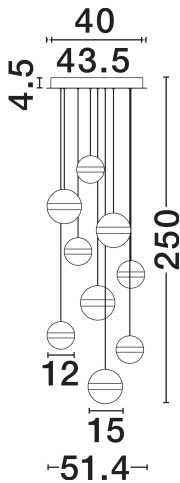

### TECHNICAL DRAWING

### DIMENSION & WEIGHT

LxWxH (cm)	D: 51.4 H: 250
Cut Out (cm)	N/A
Weight (Kgr)	9.5

### PHOTOMETRICAL DATA

Luminous Flux	<b>3582lm</b>
Color Temperature	<b>3000K</b>
Light Color (Designation)	<b>Warm White</b>