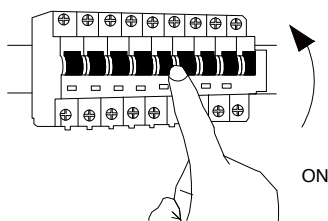

NOVA LUCE

9030154

1

Turn off the general switch

2

Remove the side screws
With the cap

3

Connect the wires

4

Apply the side screws with
The bulb & the cap

5

Turn on the general switch