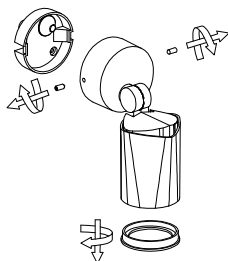

NOVA LUCE

9030154

1

Turn off the general switch

2

Remove the side screws
With the cap

3

Connect the wires

4

Apply the side screws with
The bulb & the cap

5

Turn on the general switch