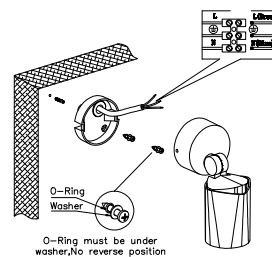

NOVA LUCE

9030154

1

Turn off the general switch

2

Remove the side screws
With the cap

3

Connect the wires

4

Apply the side screws with
The bulb & the cap

5

Turn on the general switch