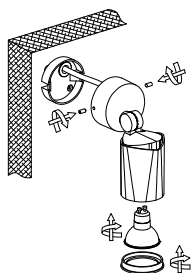

NOVA LUCE

9030154

1

Turn off the general switch

2

Remove the side screws
With the cap

3

Connect the wires

4

Apply the side screws with
The bulb & the cap

5

Turn on the general switch