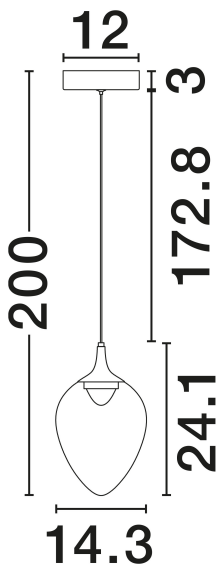

### PRODUCT PHOTOGRAPH

### TECHNICAL DRAWING

### DIMENSION & WEIGHT

LxWxH (cm)	D: 14.3 H: 200
Cut Out (cm)	N/A
Weight (Kgr)	0.6