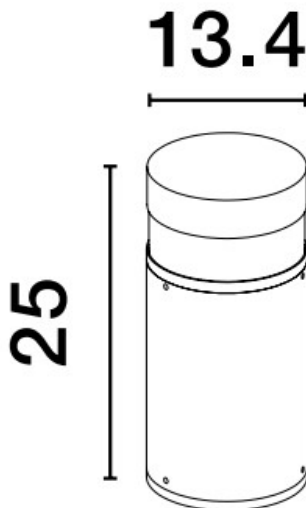

NOVA LUCE

PRODUCT DATASHEET

Version: 001

PRODUCT PHOTOGRAPH

GENERAL INFORMATION

Product Code	9026123
Collection	Outdoor
Product Category	Bollard
Product Family	TALA
Mounting Location	Floor
Application Environment	Outdoor

DIMENSION & WEIGHT

LxWxH (cm)	D: 13,4 H: 25
Cut out (cm)	N/A
Weight (Kgr)	1.5

MATERIAL & COLOR

Product Color	Black
Body Material	Aluminum-Acrylic

TECHNICAL DRAWING

APPLICATION & MOUNTING

Ambient Working Temp.	Max 40 oC
Type of Protection	IP54
Dimmable	No
Type of Dimming (Optional)	N/A
Mounting type	Surface
Mounting Depth (cm)	N/A
Led Module Replaceable	No
Light Source	LED

Power (Nominal)	12W
Input voltage (Nominal)	220-240Vac
Mains Frequency	50/60Hz

PHOTOMETRICAL DATA

Luminous Flux	594 lm
Color Temperature	3000K
Light Color (Designation)	Warm White

WARRANTY

Warranty	3 Years
----------	----------------