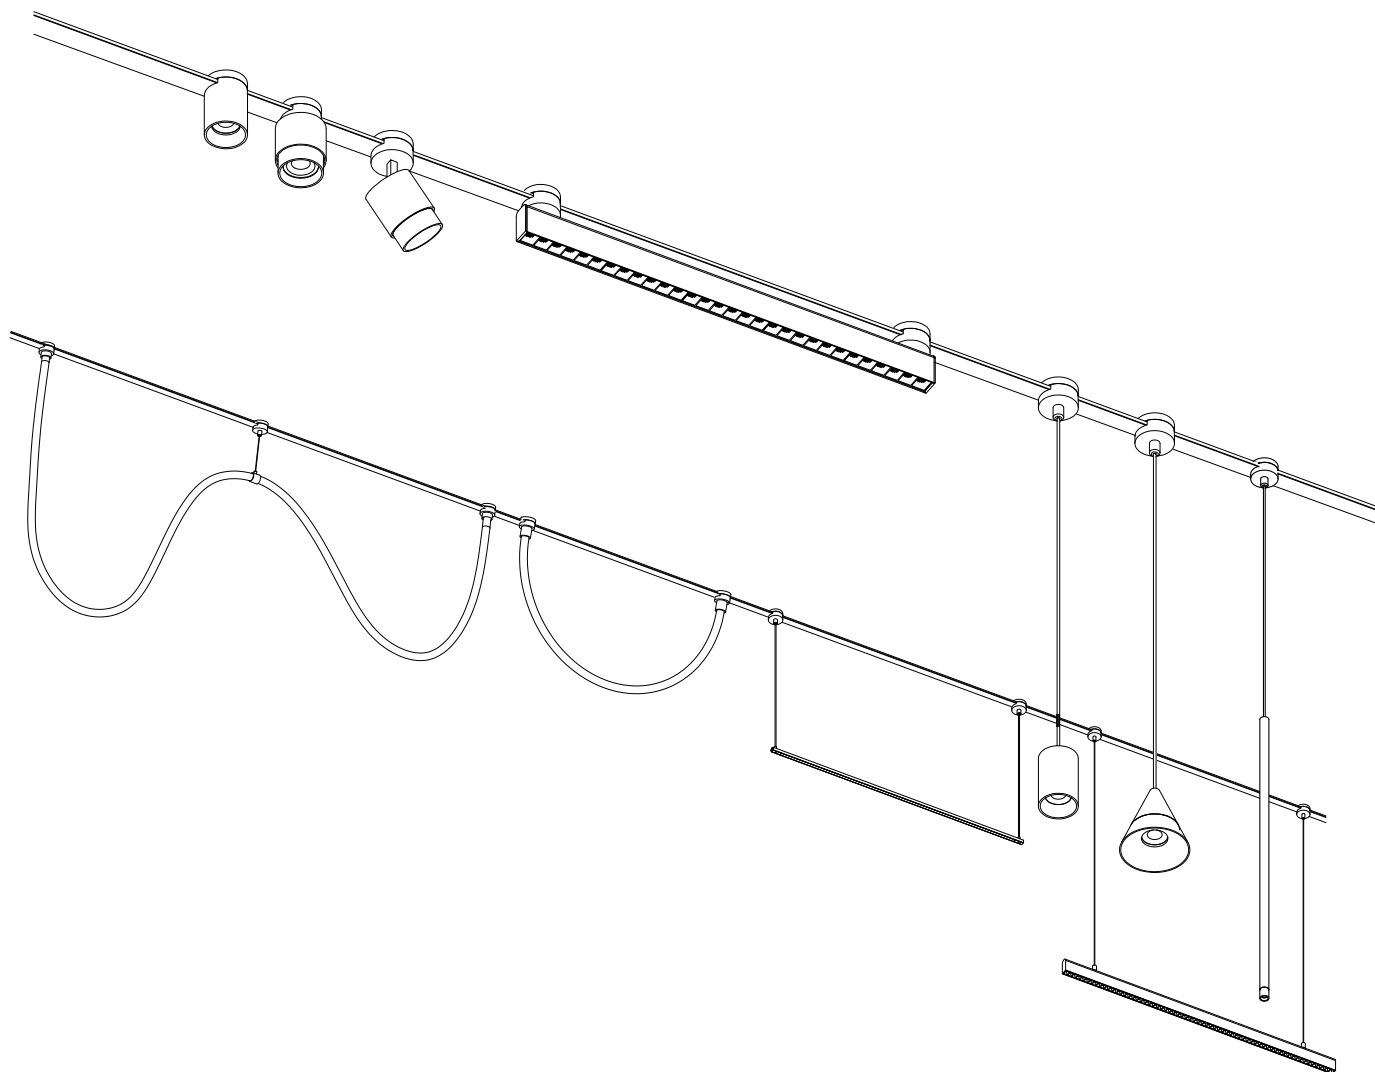

NOVA LUCE

9009054

Example of module light installation

1. Open the upper cover

2. Install on the track