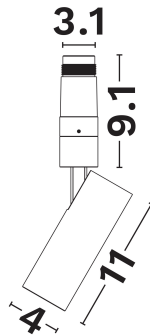

TECHNICAL DRAWING

COMPATIBLE WITH

— On/Off Driver: N/A

— Triac Driver: N/A

— Dali Driver: N/A

GENERAL INFORMATION

Product Code	9492861
Product Category	Systems
Product Family	Imagine Lighting Systems
Mounting Location	Ceiling
Application Environment	Indoor

DIMENSION & WEIGHT

LxWxH (cm)	D: 4 H: 11
Cut out (cm)	N/A
Weight (Kgr)	N/A

MATERIAL & COLOR

Product Color	White
Body Material	Aluminium
Cover Material	N/A

APPLICATION & MOUNTING

Ambient Working Temp.	45 C
Type of Protection	IP20
Protection Class IK	IK03
Dimmable	No
Type of Dimming (Optional)	N/A
Mounting type	Surface
Mounting Depth (cm)	Ceiling
Led Module Replaceable	No
Light Source	Led
Adjustable	Yes

NOVA LUCE S.A

Schimatari Viotias
32009, Greece

+30 22620 58 121
+30 22620 56 743

info@novaluce.com
www.novaluce.com