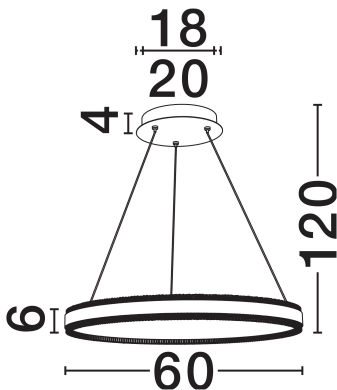

NOVA LUCE

PRODUCT DATASHEET

Version: 001

PRODUCT PHOTOGRAPH

TECHNICAL DRAWING

GENERAL INFORMATION

Product Code	9019725
Collection	Indoor
Product Category	Suspension
Product Family	Alaro
Mounting Location	Wall
Application Environment	Indoor
Specifications	N/A

DIMENSION & WEIGHT

LxWxH (cm)	D: 60 H: 120
Cut Out (cm)	N/A
Weight (Kgr)	1.8

MATERIAL & COLOR

Product Color	Brass Gold
Body Material	Steel, Aluminium & Acrylic

APPLICATION & MOUNTING

Ambient Working Temp.	Max 45°C
Type of Protection	IP20
Dimmable	Yes
Type of Dimming	Triac
Mounting type	Surface
Mounting Depth (cm)	N/A
Led Module Replaceable	No
Light Source	LED

Power (Nominal)	46W
Input voltage (Nominal)	220-240V
Mains Frequency	50/60Hz

PHOTOMETRICAL DATA

Luminous Flux	3067lm
Color Temperature	3000K
Light Color (Designation)	Warm White

WARRANTY

Warranty	3 Years
----------	----------------