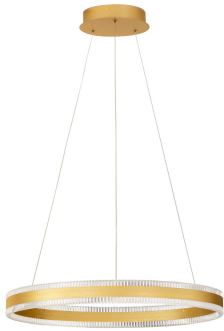

NOVA LUCE

PRODUCT DATASHEET

Version: 001

PRODUCT PHOTOGRAPH

TECHNICAL DRAWING

GENERAL INFORMATION

Product Code	9019725
Collection	Indoor
Product Category	Suspension
Product Family	Alaro
Mounting Location	Wall
Application Environment	Indoor
Specifications	N/A

DIMENSION & WEIGHT

LxWxH (cm)	D: 60 H: 120
Cut Out (cm)	N/A
Weight (Kgr)	1.8

MATERIAL & COLOR

Product Color	Brass Gold
Body Material	Steel, Aluminium & Acrylic

APPLICATION & MOUNTING

Ambient Working Temp.	Max 45°C
Type of Protection	IP20
Dimmable	Yes
Type of Dimming	Triac
Mounting type	Surface
Mounting Depth (cm)	N/A
Led Module Replaceable	No
Light Source	LED