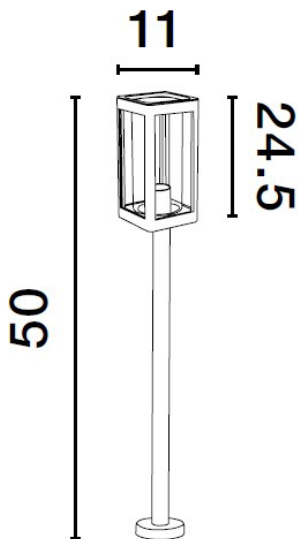

NOVA LUCE

PRODUCT DATASHEET

Version: 001

PRODUCT PHOTOGRAPH

GENERAL INFORMATION

Product Code	9060193
Collection	Outdoor
Product Category	Bollard
Product Family	FIGO
Mounting Location	Floor
Application Environment	Outdoor

DIMENSION & WEIGHT

LxWxH (cm)	L: 11 W: 11 H: 50
Cut out (cm)	N/A
Weight (Kgr)	1.7

TECHNICAL DRAWING

MATERIAL & COLOR

Product Color	Dark Grey
Body Material	Aluminium&-Glass

APPLICATION & MOUNTING

Ambient Working Temp.	Max 40 oC
Type of Protection	IP54
Dimmable	No
Type of Dimming (Optional)	N/A
Mounting type	Surface
Mounting Depth (cm)	N/A
Led Module Replaceable	Yes
Light Source	E27