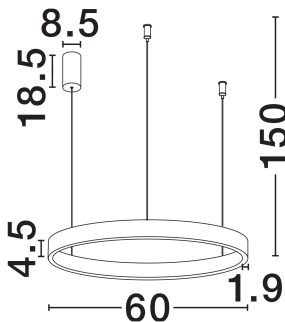

NOVA LUCE

PRODUCT DATASHEET

Version: 001

PRODUCT PHOTOGRAPH

TECHNICAL DRAWING

GENERAL INFORMATION

Product Code	9345659
Collection	Indoor
Product Category	Suspension
Product Family	Elowen
Mounting Location	Wall
Application Environment	Indoor
Specifications	N/A

DIMENSION & WEIGHT

LxWxH (cm)	D: 60 H: 150
Cut Out (cm)	N/A
Weight (Kgr)	2.1

MATERIAL & COLOR

Product Color	Sandy White
Body Material	Aluminium & Acrylic

APPLICATION & MOUNTING

Ambient Working Temp.	Max 45°C
Type of Protection	IP20
Dimmable	Yes
Type of Dimming	Triac
Mounting type	Surface
Mounting Depth (cm)	N/A
Led Module Replaceable	No
Light Source	LED

Power (Nominal)	60W
Input voltage (Nominal)	220-240V
Mains Frequency	50/60Hz

PHOTOMETRICAL DATA

Luminous Flux	2552lm
Color Temperature	3000K
Light Color (Designation)	Warm White

WARRANTY

Warranty	3 Years
----------	----------------