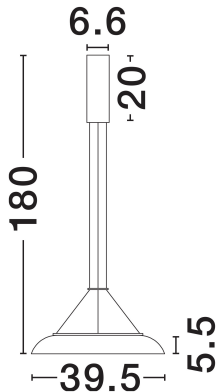

NOVA LUCE

PRODUCT DATASHEET

Version: 001

PRODUCT PHOTOGRAPH

TECHNICAL DRAWING

GENERAL INFORMATION

Product Code	9030109
Collection	Indoor
Product Category	Suspension
Product Family	Mantle
Mounting Location	Wall
Application Environment	Indoor
Specifications	N/A

DIMENSION & WEIGHT

LxWxH (cm)	D: 39.5 H: 180
Cut Out (cm)	N/A
Weight (Kgr)	1.72

MATERIAL & COLOR

Product Color	Sandy White
Body Material	Aluminium & Acrylic

APPLICATION & MOUNTING

Ambient Working Temp.	Max 45°C
Type of Protection	IP20
Dimmable	No
Type of Dimming	N/A
Mounting type	Surface
Mounting Depth (cm)	N/A
Led Module Replaceable	No
Light Source	LED

Power (Nominal)	22W
Input voltage (Nominal)	220-240V
Mains Frequency	50/60Hz

PHOTOMETRICAL DATA

Luminous Flux	1470lm
Color Temperature	3000K
Light Color (Designation)	Warm White

WARRANTY

Warranty	3 Years
----------	----------------