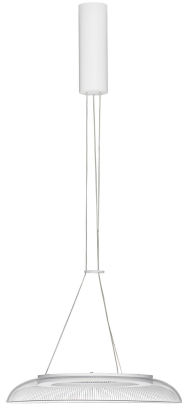

NOVA LUCE

PRODUCT DATASHEET

Version: 001

PRODUCT PHOTOGRAPH

TECHNICAL DRAWING

GENERAL INFORMATION

Product Code	9030109
Collection	Indoor
Product Category	Suspension
Product Family	Mantle
Mounting Location	Wall
Application Environment	Indoor
Specifications	N/A

DIMENSION & WEIGHT

LxWxH (cm)	D: 39.5 H: 180
Cut Out (cm)	N/A
Weight (Kgr)	1.72

MATERIAL & COLOR

Product Color	Sandy White
Body Material	Aluminium & Acrylic

APPLICATION & MOUNTING

Ambient Working Temp.	Max 45°C
Type of Protection	IP20
Dimmable	No
Type of Dimming	N/A
Mounting type	Surface
Mounting Depth (cm)	N/A
Led Module Replaceable	No
Light Source	LED

Power (Nominal)	22W
Input voltage (Nominal)	220-240V
Mains Frequency	50/60Hz

PHOTOMETRICAL DATA

Luminous Flux	1470lm
Color Temperature	3000K
Light Color (Designation)	Warm White

WARRANTY

Warranty	3 Years
----------	----------------