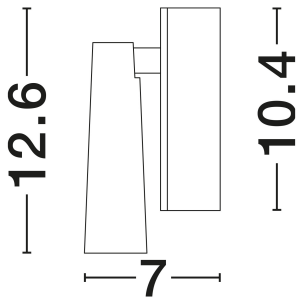

NOVA LUCE

PRODUCT DATASHEET

Version: 001

PRODUCT PHOTOGRAPH

GENERAL INFORMATION

Product Code	9695149
Collection	Indoor
Product Category	Wall
Product Family	Tico
Mounting Location	Wall
Application Environment	Indoor
Specifications	N/A

DIMENSION & WEIGHT

LxWxH (cm)	D: 10.4 H: 12.6
Cut Out (cm)	N/A
Weight (Kgr)	0.44

MATERIAL & COLOR

Product Color	Black Nickel
Body Material	Aluminium

TECHNICAL DRAWING

APPLICATION & MOUNTING

Ambient Working Temp.	Max 45°C
Type of Protection	IP20
Dimmable	No
Type of Dimming	N/A
Mounting type	Surface
Mounting Depth (cm)	N/A
Led Module Replaceable	No
Light Source	LED

Power (Nominal)	3W
Input voltage (Nominal)	220-240V
Mains Frequency	50/60Hz

PHOTOMETRICAL DATA

Luminous Flux	189lm
Color Temperature	3000K
Light Color (Designation)	Warm White

WARRANTY

Warranty	3 Years
----------	----------------