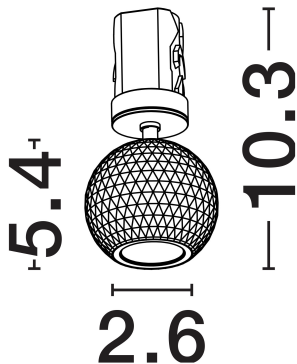

NOVA LUCE

PRODUCT DATASHEET

Version: 001

PRODUCT PHOTOGRAPH

TECHNICAL DRAWING

GENERAL INFORMATION

Product Code	9088181
Collection	Indoor
Product Category	Ceiling
Product Family	Notic
Mounting Location	Wall
Application Environment	Indoor
Specifications	N/A

DIMENSION & WEIGHT

LxWxH (cm)	D: 5.4 H: 10.3
Cut Out (cm)	N/A
Weight (Kgr)	0.26

MATERIAL & COLOR

Product Color	Sandy Black
Body Material	Aluminium

APPLICATION & MOUNTING

Ambient Working Temp.	Max 45°C
Type of Protection	IP20
Dimmable	No
Type of Dimming	N/A
Mounting type	Surface
Mounting Depth (cm)	N/A
Led Module Replaceable	No
Light Source	LED

NOVA LUCE S.A

Schimatari Viotias
32009, Greece

+30 22620 58 121
+30 22620 56 743

info@novaluce.com
www.novaluce.com