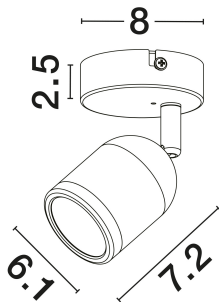

TECHNICAL DRAWING

APPLICATION & MOUNTING

Ambient Working Temp.	Max 45°C
Type of Protection	IP44
Dimmable	Yes
Type of Dimming	N/A
Mounting type	Surface
Mounting Depth (cm)	N/A
Led Module Replaceable	Yes
Light Source	GU10

NOVA LUCE S.A

Schimatari Viotias
32009, Greece

+30 22620 58 121
+30 22620 56 743

info@novaluce.com
www.novaluce.com