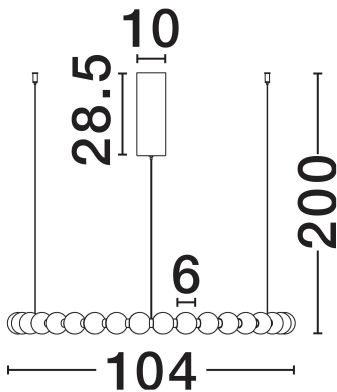

## TECHNICAL DRAWING

## DIMENSION & WEIGHT

LxWxH (cm)	D: 104 H: 200
Cut Out (cm)	N/A
Weight (Kgr)	7.1

### PHOTOMETRICAL DATA

Luminous Flux	<b>8076lm</b>
Color Temperature	<b>3000K</b>
Light Color (Designation)	<b>Warm White</b>