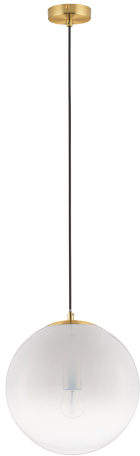

NOVA LUCE

PRODUCT DATASHEET

Version: 001

PRODUCT PHOTOGRAPH

TECHNICAL DRAWING

GENERAL INFORMATION

| | |
|-------------------------|------------|
| Product Code | 9028836 |
| Collection | Indoor |
| Product Category | Suspension |
| Product Family | Vita |
| Mounting Location | Ceiling |
| Application Environment | Indoor |
| Specifications | N/A |

DIMENSION & WEIGHT

| | |
|--------------|--------------|
| LxWxH (cm) | D: 30 H: 120 |
| Cut Out (cm) | N/A |
| Weight (Kgr) | 2 |

MATERIAL & COLOR

| | |
|---------------|-----------------------------|
| Product Color | Gradient White & Brass Gold |
| Body Material | Glass & Metal |