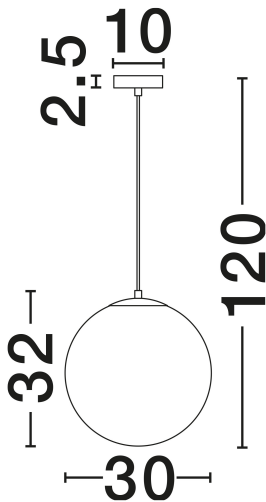

NOVA LUCE

PRODUCT DATASHEET

Version: 001

PRODUCT PHOTOGRAPH

TECHNICAL DRAWING

GENERAL INFORMATION

| | |
|-------------------------|------------|
| Product Code | 9028836 |
| Collection | Indoor |
| Product Category | Suspension |
| Product Family | Vita |
| Mounting Location | Ceiling |
| Application Environment | Indoor |
| Specifications | N/A |

DIMENSION & WEIGHT

| | |
|--------------|--------------|
| LxWxH (cm) | D: 30 H: 120 |
| Cut Out (cm) | N/A |
| Weight (Kgr) | 2 |

MATERIAL & COLOR

| | |
|---------------|-----------------------------|
| Product Color | Gradient White & Brass Gold |
| Body Material | Glass & Metal |

| | |
|-------------------------|-----------------|
| Power (Nominal) | 1x12W |
| Input voltage (Nominal) | 100-240V |
| Mains Frequency | 50/60Hz |

PHOTOMETRICAL DATA

| | |
|---------------------------|------------|
| Luminous Flux | N/A |
| Color Temperature | N/A |
| Light Color (Designation) | N/A |