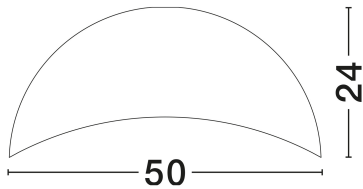

TECHNICAL DRAWING

GENERAL INFORMATION

Product Code	9695298
Collection	Indoor
Product Category	Ceiling
Product Family	Opsi
Mounting Location	Ceiling
Application Environment	Indoor
Specifications	N/A

DIMENSION & WEIGHT

LxWxH (cm)	D: 50 H: 24
Cut Out (cm)	N/A
Weight (Kgr)	1.2

MATERIAL & COLOR

Product Color	Sandy White
Body Material	Metal

APPLICATION & MOUNTING

Ambient Working Temp.	Max 45°C
Type of Protection	IP20
Dimmable	Yes
Type of Dimming	N/A
Mounting type	Surface
Mounting Depth (cm)	N/A
Led Module Replaceable	Yes
Light Source	E27

NOVA LUCE S.A

Schimatari Viotias
32009, Greece

+30 22620 58 121
+30 22620 56 743

info@novaluce.com
www.novaluce.com