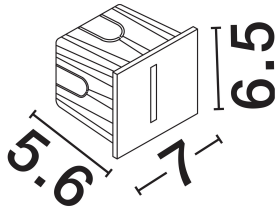

NOVA LUCE

PRODUCT DATASHEET

Version: 001

PRODUCT PHOTOGRAPH

TECHNICAL DRAWING

GENERAL INFORMATION

Product Code	9050709
Collection	Outdoor
Product Category	Step Lights
Product Family	Aizen
Mounting Location	Wall
Application Environment	Outdoor
Specifications	N/A

DIMENSION & WEIGHT

LxWxH (cm)	L:7 W:6.5 H:5.5 cm
Cut out (cm)	N/A
Weight (Kgr)	0.15

MATERIAL & COLOR

Product Color	Sandy White
Body Material	Aluminium & Glass

APPLICATION & MOUNTING

Ambient Working Temp.	Max 45 oC
Type of Protection	IP65
Dimmable	No
Type of Dimming	N/A
Mounting type	Surface
Mounting Depth (cm)	N/A
Led Module Replaceable	No
Light Source	LED

NOVA LUCE S.A

Schimatari Viotias
32009, Greece

+30 22620 58 121
+30 22620 56 743

info@novaluce.com
www.novaluce.com