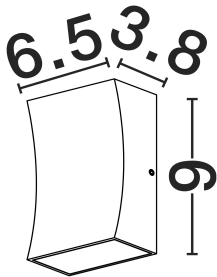

NOVA LUCE

PRODUCT DATASHEET

Version: 001

PRODUCT PHOTOGRAPH

GENERAL INFORMATION

Product Code	9030148
Collection	Outdoor
Product Category	Wall
Product Family	Boxy
Mounting Location	Wall
Application Environment	Outdoor
Specifications	N/A

DIMENSION & WEIGHT

LxWxH (cm)	L:6.5 W:3.8 H:9cm
Cut out (cm)	N/A
Weight (Kgr)	0.271

TECHNICAL DRAWING

MATERIAL & COLOR

Product Color	Sandy Black
Body Material	Aluminium & Glass

APPLICATION & MOUNTING

Ambient Working Temp.	Max 45 oC
Type of Protection	IP65
Dimmable	No
Type of Dimming	N/A
Mounting type	Surface
Mounting Depth (cm)	N/A
Led Module Replaceable	No
Light Source	LED

NOVA LUCE S.A

Schimatari Viotias
32009, Greece

+30 22620 58 121
+30 22620 56 743

info@novaluce.com
www.novaluce.com