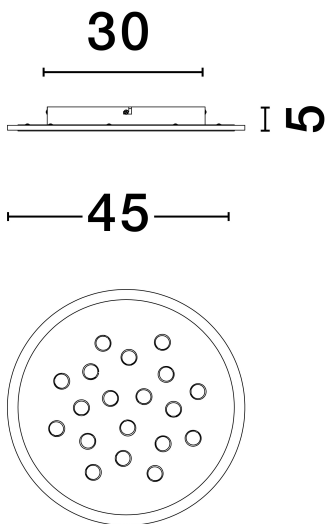

NOVA LUCE

PRODUCT DATASHEET

Version: 001

PRODUCT PHOTOGRAPH

GENERAL INFORMATION

Product Code	9030650
Collection	Indoor
Product Category	Ceiling
Product Family	Astro
Mounting Location	Ceiling
Application Environment	Indoor
Specifications	N/A

DIMENSION & WEIGHT

LxWxH (cm)	D: 45 H: 5
Cut Out (cm)	N/A
Weight (Kgr)	2.5

MATERIAL & COLOR

Product Color	Sandy White
Body Material	Aluminium & Acrylic

TECHNICAL DRAWING

APPLICATION & MOUNTING

Ambient Working Temp.	Max 45°C
Type of Protection	IP20
Dimmable	Yes
Type of Dimming	Triac
Mounting type	Surface
Mounting Depth (cm)	N/A
Led Module Replaceable	No
Light Source	LED

Power (Nominal)	30W
Input voltage (Nominal)	220-240V
Mains Frequency	50/60Hz

PHOTOMETRICAL DATA

Luminous Flux	2357lm
Color Temperature	3000K
Light Color (Designation)	Warm White

WARRANTY

Warranty	3 Years
----------	----------------